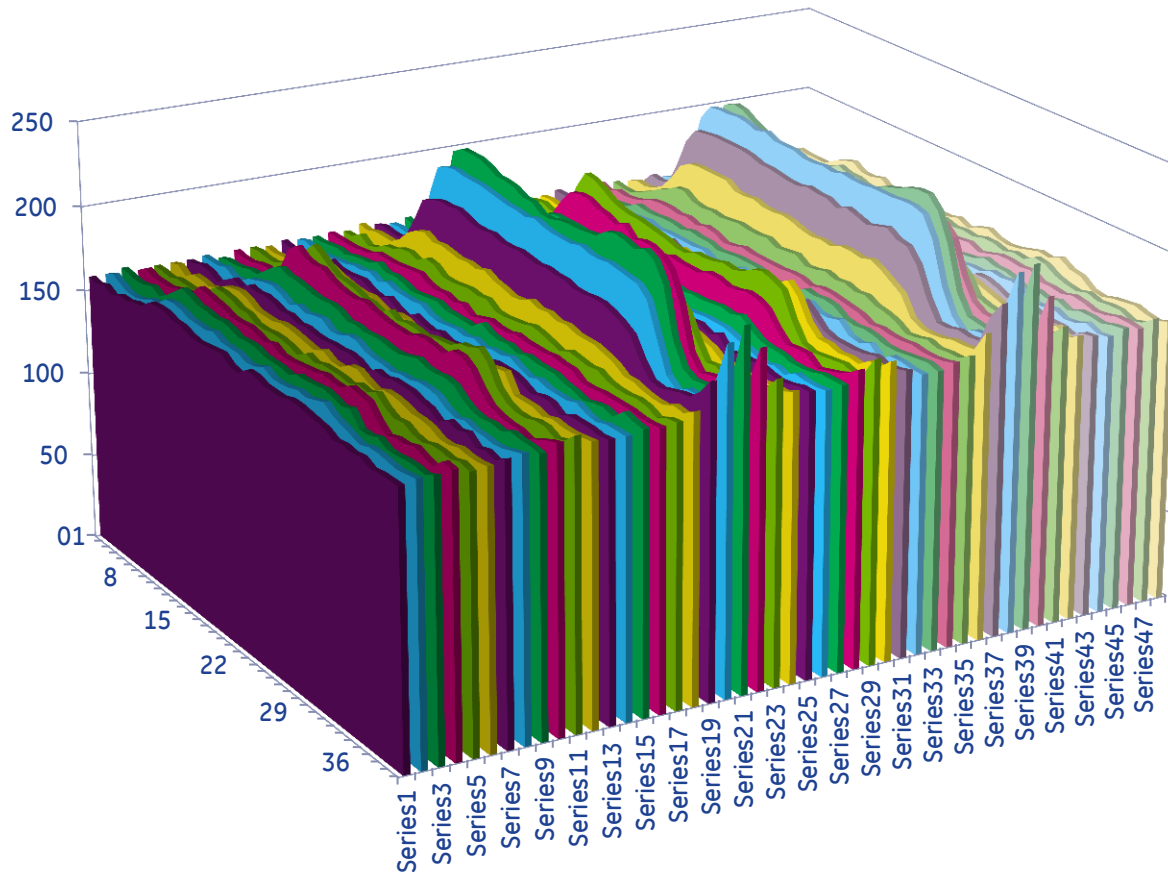

IQ TL - Plotting a 3D Graph of area of interest

Standard 8 bit training image

Crop area of interest

Cropped area of interest

Export all pixel data to Excel

Export data to Excel

	A	B	C
1	158	157	159
2	158	161	158
3	160	159	158
4	157	161	159
5	158	158	157
6	158	160	156
7	158	159	161
8	159	159	159
9	156	158	158

Exported as text

	A	B	C	D
1		157	159	156
2	158	161	158	156
3	160	159	158	159
4	157	161	159	159
5	158	158	157	159
6	158	160	156	160
7	158	159	161	160
8	159	159	159	161
9	156	158	158	159

Click on top left hand box

	A	B	C	D	E
1	 157	159	156	156	1
2				156	1
3				159	1
4				159	1
5				159	1
6				160	1
7				160	1
8				161	1
9				159	1

- Number Stored as Text
- Convert to Number
- Help on this error
- Ignore Error
- Edit in Formula Bar
- Error Checking Options...

Choose "Convert to Number" from drop down by symbol

Insert 3D area graph

imagination at work